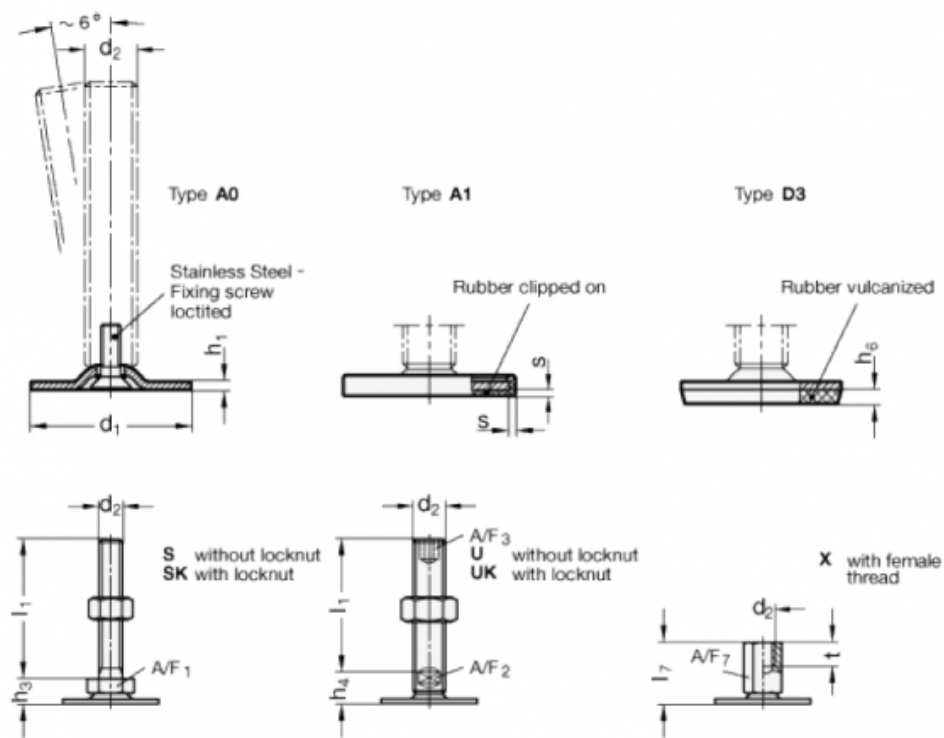

# Data Sheet

Article number: 204060M1260A3SK  
 Description: E+G levelling foot  
 GN 40-60-M12-60-A3-SK  
 Note: SK With nut, External hexagon at the bottom

## Measures

- A/F1 = 17
- d1 = 60
- d2 = M12
- h1 = 2.5
- h3 = 11
- h6 = 4.5
- l1 = 60
- s =